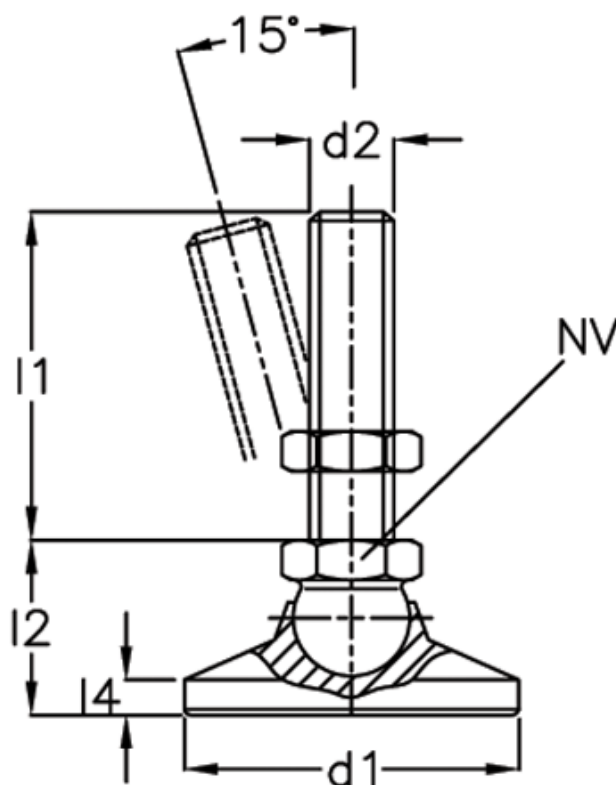

Article number: 20343260M1680OS
Description: E+G Levelling foot
GN 343.2-60-M16-80-OS
Note: 0

Measures

$d1 = 60$
 $d2 = M16$
 $l1 = 80$
 $l2 = 36$
 $l3 = -$
 $l4 = 8.5$
 $l5 = -$
 $NV = 24$

Static load = 62
Weight in (g) = 495